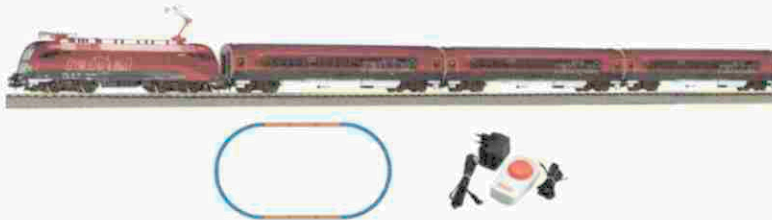

EU DECLARATION OF CONFORMITY

Producer:

PIKO Spielwaren GmbH
Lutherstrasse 30
96515 Sonneberg

Type / batch / serial / model number of the product

No.: 57178

Desc.: Starter Set passenger train

EAN: 4015615571780

Product photo:

Content:

1 x Electrical Loco Taurus, 3 x Coaches, 5 x 55401 Straight track with roadbed 231mm (9 in.), 12 x 55412 curved track R2 with roadbed (16 ½ in.), 1 x 55406 Straight track 231 mm (9 in.) with terminal connection clip, 1 x 55447 Socket for connection clip, 1 x 55270 Terminal connection clip, 1 x 55499 PIKO H0 Rerailer, 1 x power supply, 1 x speed control, 1 x Operating manual
Age recommendation: 14 years and older

Applied technical standards and specifications:

2011/65/EU & EU No. 2015/863	RoHS
DIN EN IEC 55014-1: 2021	Electromagnetic compatibility (EMC): Emission
DIN EN IEC 55014-2: 2021	Electromagnetic compatibility (EMC): Immunity
EN 61000-3-2: 2019	Limits for harmonic current emissions
EN 61000-3-3: 2013+A2:2021	Limitation of voltage changes

We hereby declare that the product described above, in its design and construction as well as in the version we have put on the market, corresponds to the basic safety, health and compatibility requirements of the above-mentioned guidelines.

Legally binding signature:

Location, Date

Handwritten signature of Günther Heilmann in blue ink.

Sonneberg 2023-08-04

Technical Manager, Günther Heilmann